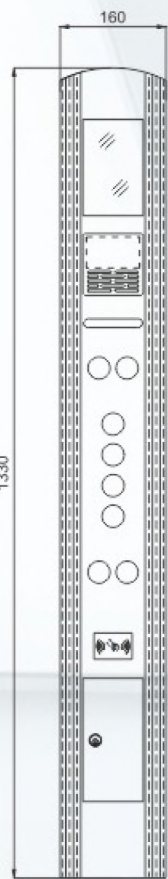

ELEVATOR PARTS
MANUFACTURING EXPERT

support@legendcontrols.com
www.legendcontrols.com

LEGEND
VILLA ELEVATOR
CONTROL

PRODUCT SPECIFICATION >>>

BASIC INFORMATION

Product name	LE-800-2003
Hardware version	V2.0
Rated input	2PHAC220V133A50/60HZ
Rated output	3PHAC0-220V75A
Maximum floor	48 floors
Car communication	CAN bus communication mode
Hall call communication	MODBUS bus communication method
Speed limiter	DC24/AC220V optional
Brake power supply	DC110V

04

VILLA ELEVATOR CALL LOP >>>

DISPLAY >>>

GLASS COP >>>

VILLA LADDER TOUCH SCREEN COP >>>

OPERATION PANEL

◆ Calling Operation Panel

FCOP-01

FCOP-02

FCOP-03

FCOP-04

FCOP-05

VCOP-6

OPERATION PANEL

◆ One-piece Operation Panel

YCOP-01

YCOP-02

YCOP-03

YCOP-04

YCOP-05

CALLING PANEL >>>

NO BOTTOM SERIES

CALLING PANEL +