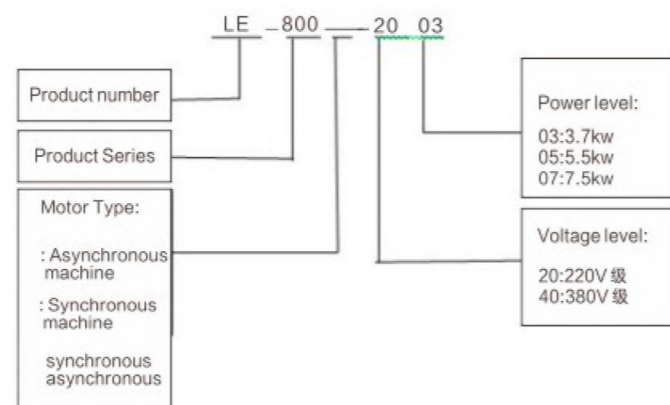

ELEVATOR PARTS
MANUFACTURING EXPERT

support@legendcontrols.com
www.legendcontrols.com

LEGEND
VILLA ELEVATOR
CONTROL

PRODUCT SPECIFICATION >>>

BASIC INFORMATION

Product name	LE-800-2003
Hardware version	V2.0
Rated input	2PHAC220V133A50/60HZ
Rated output	3PHAC0-220V75A
Maximum floor	48 floors
Car communication	CAN bus communication mode
Hall call communication	MODBUS bus communication method
Speed limiter	DC24/AC220V optional
Brake power supply	DC110V