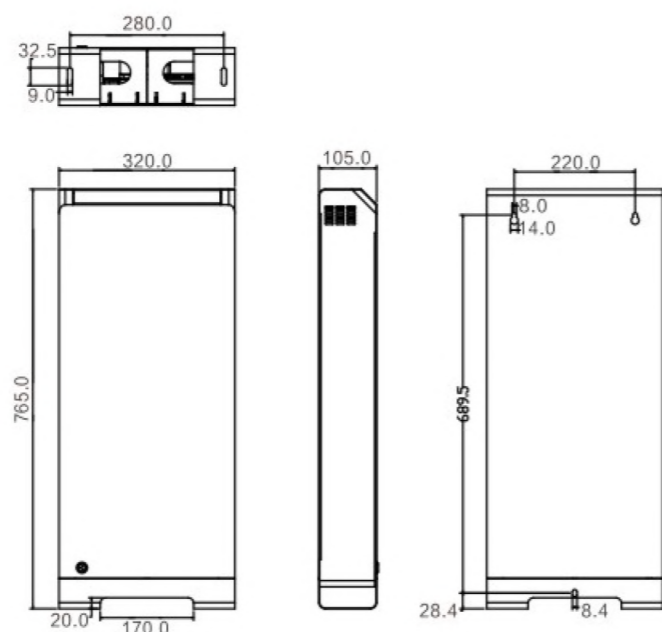

ELEVATOR PARTS
MANUFACTURING EXPERT

support@legendcontrols.com
www.legendcontrols.com

LEGEND
VILLA ELEVATOR
CONTROL

PRODUCT SPECIFICATION >>>

BASIC INFORMATION

Product name	LE-800-2003
Hardware version	V2.0
Rated input	2PHAC220V133A50/60HZ
Rated output	3PHAC0-220V75A
Maximum floor	48 floors
Car communication	CAN bus communication mode
Hall call communication	MODBUS bus communication method
Speed limiter	DC24/AC220V optional
Brake power supply	DC110V